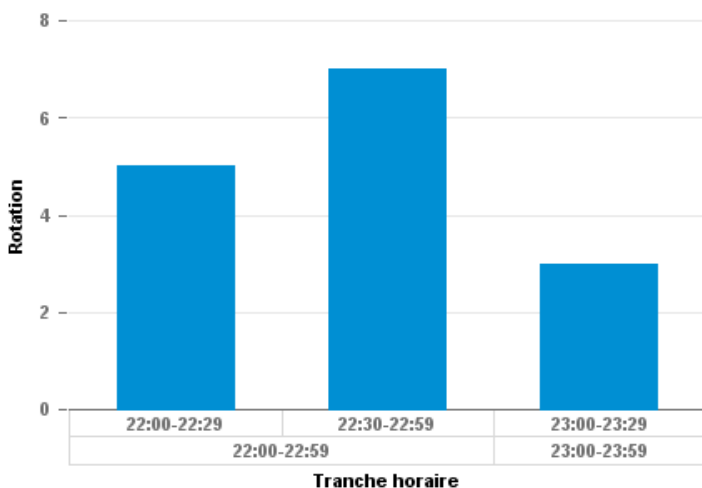

1/13/25

Tranche horaire	Tranche horaire (par 30 min.)	Arrival - Departure	Nombre de vols
22:00-22:59	22:00-22:29	Arrival	5
22:00-22:59	22:30-22:59	Arrival	7
23:00-23:59	23:00-23:29	Arrival	3
	Somme :		15