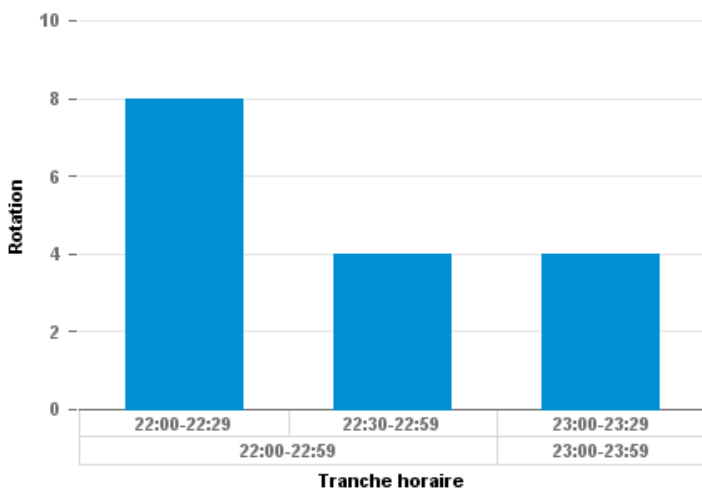

Liste complète des vols de nuits pour l'année courante

Date	Heure	Arrival - Departure	Classe de bruit	Type d'avion	Nature du vol	Commercial / Non Commercial	
	23:10	Arrival	5	AIRBUS A321 NEO	PASSENGER FLIGHT	Commercial	Scheduled
	23:14	Arrival	5	AIRBUS A220-300	PASSENGER FLIGHT	Commercial	Scheduled
	23:19	Departure	4	AIRBUS A320 (SHARKLETS)	PASSENGER FLIGHT	Commercial	Scheduled
	23:21	Arrival	4	AIRBUS A320 (SHARKLETS)	PASSENGER FLIGHT	Commercial	Scheduled
	23:27	Arrival	4	AIRBUS A320 (SHARKLETS)	PASSENGER FLIGHT	Commercial	Scheduled
	23:38	Arrival	5	AIRBUS A320 NEO	PASSENGER FLIGHT	Commercial	Scheduled
	23:40	Arrival	4	AIRBUS A320	PASSENGER FLIGHT	Commercial	Scheduled
	23:42	Arrival	4	AIRBUS A320 (SHARKLETS)	PASSENGER FLIGHT	Commercial	Scheduled
	23:49	Arrival	4	AIRBUS A320 (SHARKLETS)	PASSENGER FLIGHT	Commercial	Scheduled
	23:50	Arrival	4	AIRBUS A320 (SHARKLETS)	PASSENGER FLIGHT	Commercial	Scheduled
1/2/25							

1/14/25

Tranche horaire	Tranche horaire (par 30 min.)	Arrival - Departure	Nombre de vols
22:00-22:59	22:00-22:29	Arrival	6
22:00-22:59	22:00-22:29	Departure	2
22:00-22:59	22:30-22:59	Arrival	3
22:00-22:59	22:30-22:59	Departure	1
23:00-23:59	23:00-23:29	Arrival	4
	Somme :		16